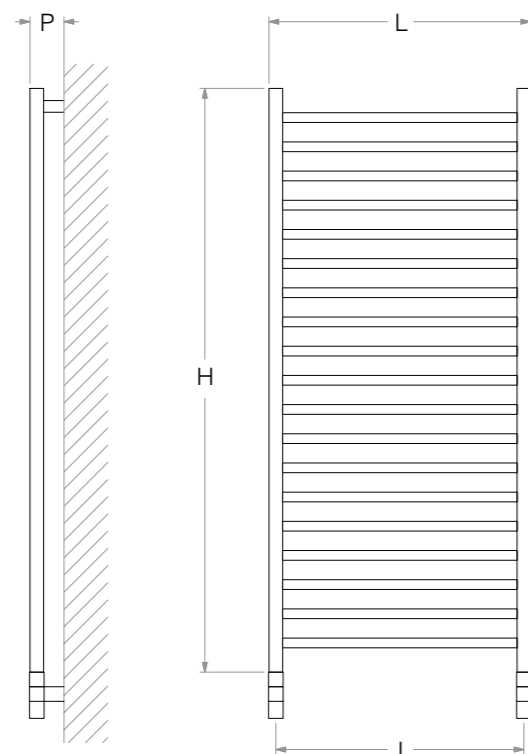

Solid, essential, linear, compact, Celsius consists of a series of horizontal tubes distinguished by an exclusive rounded-off square shape, which gives an unrivalled sense of aesthetic appeal. It is also available with horizontal, heated cantilever shelf which acts as towel-warmer.

CO1600510 - 53,8 x 160 cm - cromo

Termoarredo interamente realizzato in ottone con tubi orizzontali stondati 20 x 20 mm e tubi verticali a sezione quadrata 28 x 28 mm.  
Radiator made entirely of brass with 20 x 20 mm horizontal rounded tubes and 28 x 28 mm square vertical tubes.

Vista superiore  
Top layer

ARTICOLO ARTICLE	DIMENSIONI SIZES (MM)				RESA VERNICIATO YIELD PAINTED		RESA CROMATO YIELD CHROME	
	L	H	I	P	WATT $\Delta t 50^{\circ}\text{C}$	KCAL/H $\Delta t 50^{\circ}\text{C}$	WATT $\Delta t 50^{\circ}\text{C}$	KCAL/H $\Delta t 50^{\circ}\text{C}$
COSS	628	250	600	360	308	265	252	216

cod. QR

cod. QS

cod. QD

cod. QC

cod. QTC

cod. QCOM

cod. RE  
cod. RET

ARTICOLO ARTICLE	DIMENSIONI SIZES (MM)				RESA VERNICIATO YIELD PAINTED		RESA CROMATO YIELD CHROME	
	L	H	I	P	WATT $\Delta t 50^{\circ}\text{C}$	KCAL/H $\Delta t 50^{\circ}\text{C}$	WATT $\Delta t 50^{\circ}\text{C}$	KCAL/H $\Delta t 50^{\circ}\text{C}$
CO800410	438	800	410	70/90	390	335	319	274
CO800510	538	800	510	70/90	458	394	374	321
CO800610	638	800	610	70/90	526	453	429	369
CO1000410	438	1000	410	70/90	509	437	416	357
CO1000510	538	1000	510	70/90	600	516	489	421
CO1000610	638	1000	610	70/90	691	594	563	484
CO1200410	438	1200	410	70/90	606	521	495	426
CO1200510	538	1200	510	70/90	714	614	583	501
CO1200610	638	1200	610	70/90	823	707	670	576
CO1400410	438	1400	410	70/90	703	605	575	494
CO1400510	538	1400	510	70/90	829	713	676	581
CO1400610	638	1400	610	70/90	954	820	777	668
CO1600410	438	1600	410	70/90	822	702	672	578
CO1600510	538	1600	510	70/90	971	835	792	681
CO1600610	638	1600	610	70/90	1119	962	911	784