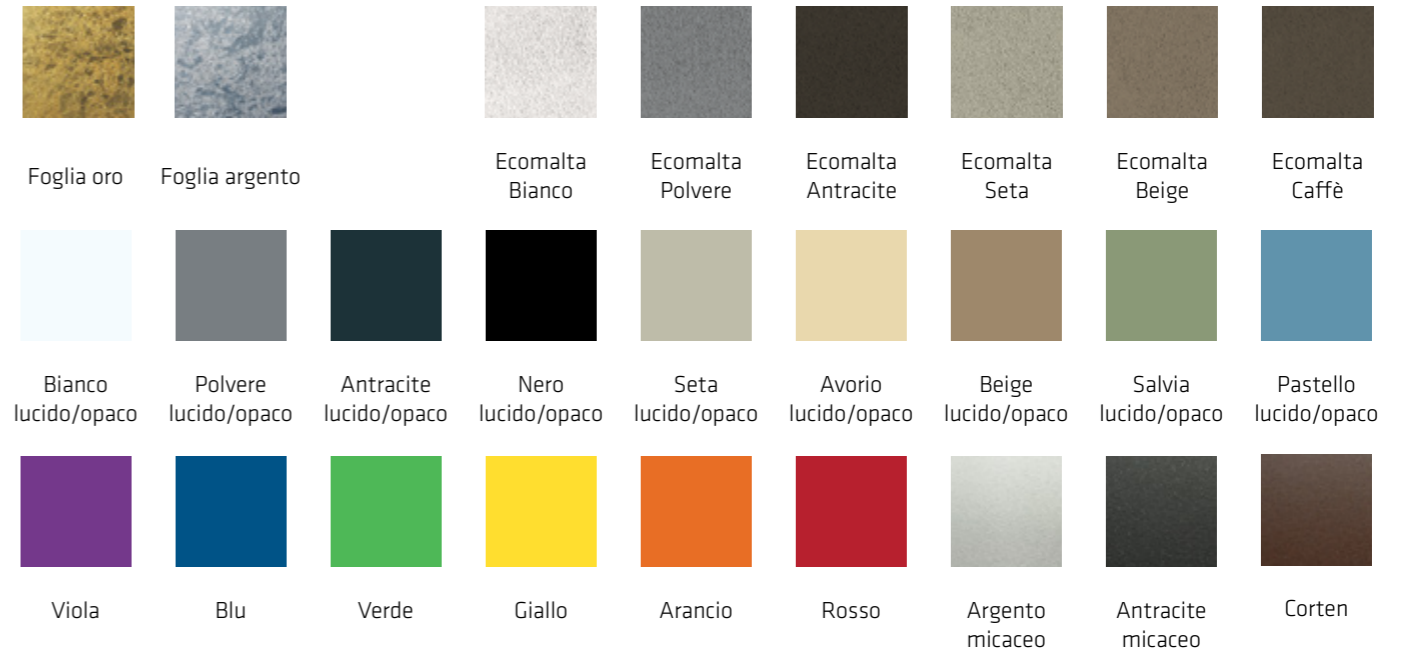

INDX

Finiture e Colori | Finishings and colours

Articolo Article	Dimensioni Sizes (mm)				Resa verniciata Yield painted	
	L	H	I	P	WATT $\Delta t 50^\circ\text{C}$	kcal/h $\Delta t 50^\circ\text{C}$
INSX	600	1800	50	75	978	841
INDx	600	1800	50	75	978	841