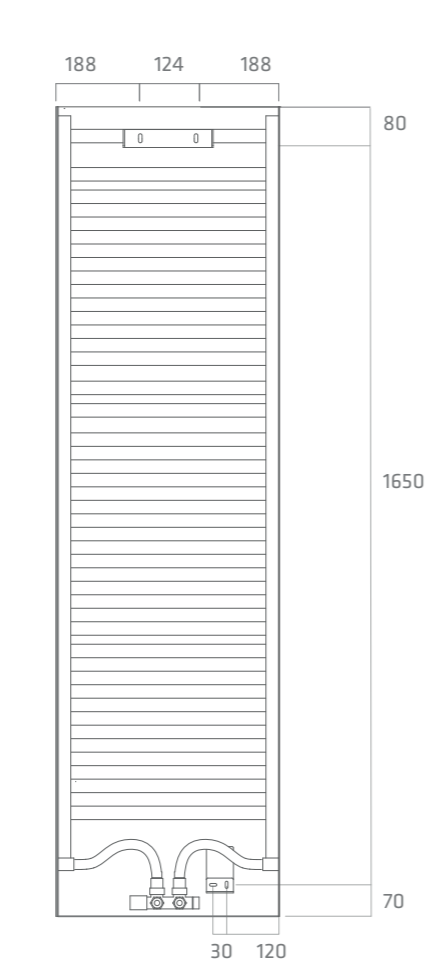

VISTA POSTERIORE / BACK VIEW
quote per fissaggio a muro
wall mounting measures