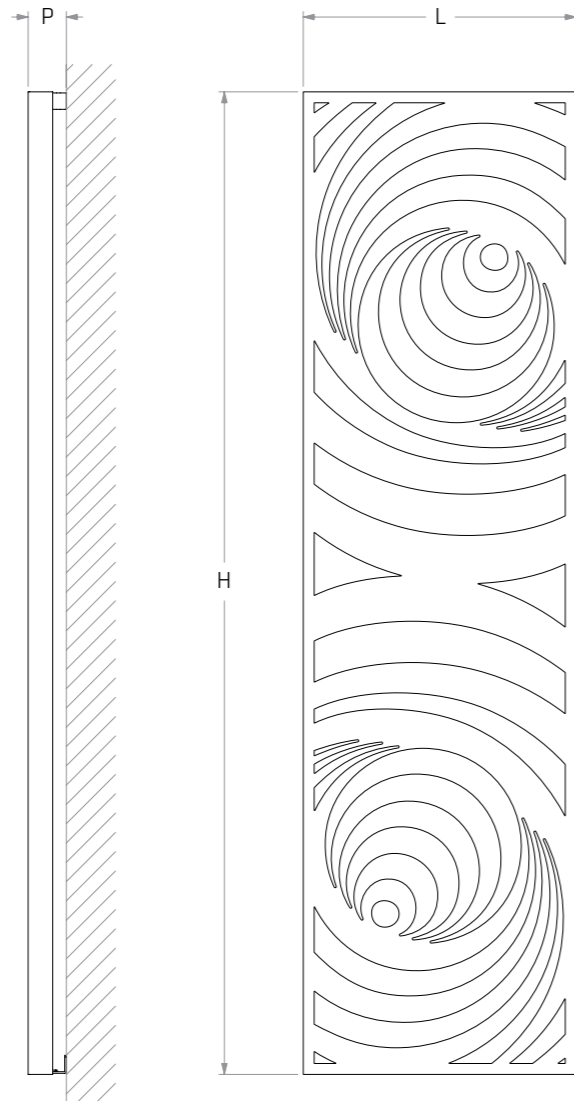

The cut-out cover is quickly removed to allow for the fast and easy cleaning of the radiator.

Articolo Article	Dimensioni Sizes (mm)				Resa Yield	
	L	H	I	P	WATT $\Delta t 50^{\circ}\text{C}$	kcal/h $\Delta t 50^{\circ}\text{C}$
op	500	1800	50	75	920	791