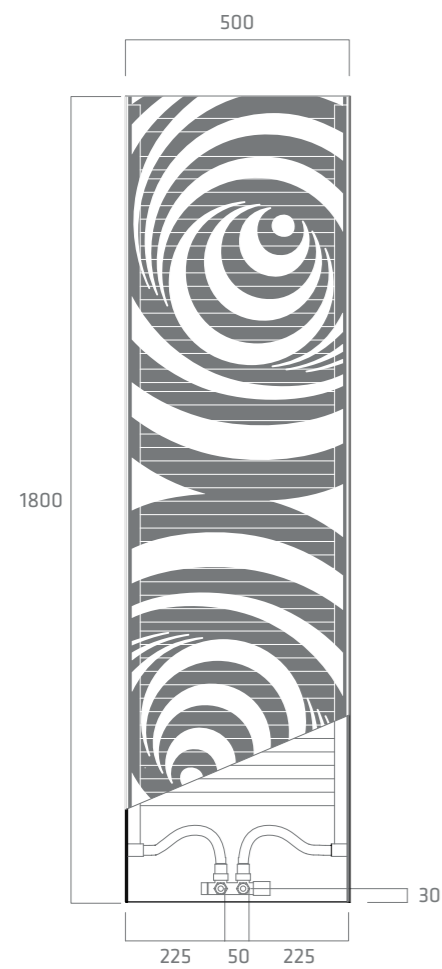

Spiral drawings, optical illusions obtained through colour, blocks of colour which seem to generate movement in a clearly static object: the fundamental principles of Optical Art are to be found in this design radiator which plays on the superimposition of the decoration on a background.

Also available with mirrored surfaces, increasing its functionality.

CAOS

Arredobagno Italiano

Termoarredo in lamiera di alluminio e corpo radiante interamente realizzato in ottone, con sfondo uniforme e lamiera sovrapposta decorata con intagli laser.

The cut-out cover is quickly removed to allow for the fast and easy cleaning of the radiator.

Articolo Article	Dimensioni Sizes (mm)				Resa Yield	
	L	H	I	P	WATT $\Delta t 50^{\circ}\text{C}$	kcal/h $\Delta t 50^{\circ}\text{C}$
op	500	1800	50	75	920	791