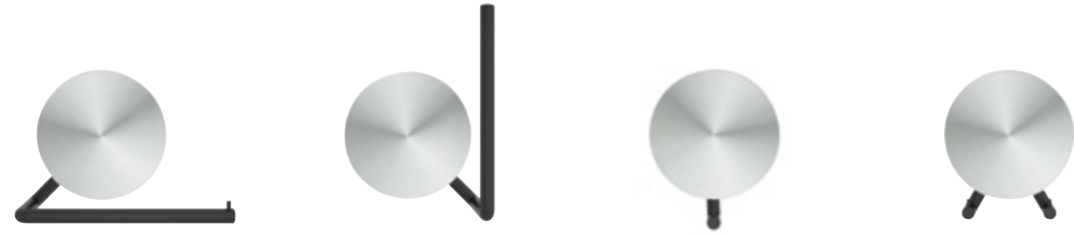

## MENSOLE | SHELVES

mm 600x220x180

Mensola e portasalvietta  
Shelf and tower holder

Art. 14002

mm 200x120x120

mm 300x120x120

Mensola  
Shelves

Art. 14018  
Art. 14019